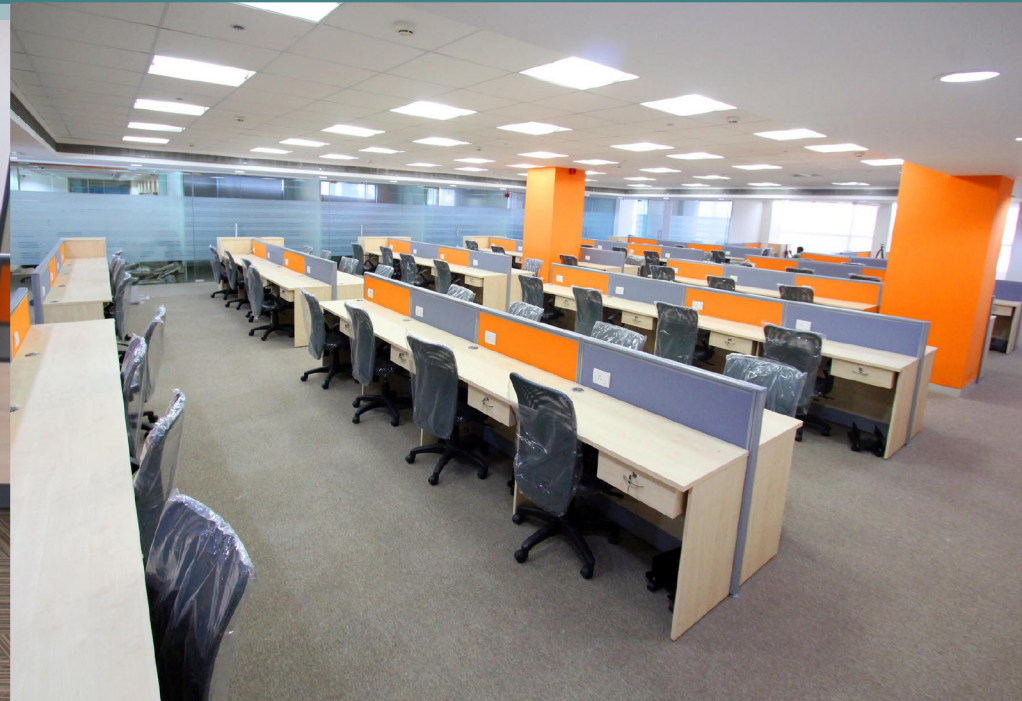

## Detail company

- Wood art Modular Furnitur company Located in Dombivali / kalyan shill road is one of the renowned manufacture and trader of furnitur in the industry.
- Wood art modular furniture produce and deliver an ample range of products including office furniture .
- Wood art modular furniture and obliged to our client for providing an excellent quality of products and services.
- Wood art modular furniture is very competent to deliver very effective services to their client for timely installation and meterial delivery.
- Wood art modular furniture offer high quality office furniture and specialize in open plan system partition and workstation.
- We are delighted in manufacturing and supplying supreme quality of products which suites your office needs.
- Wood art modular furniture offers solution for modular furniture needs with the variety of prodcts.
- Wood art modular furniture is exctending our support to the client for fulfilling their modular furniture needs with their high deeds.